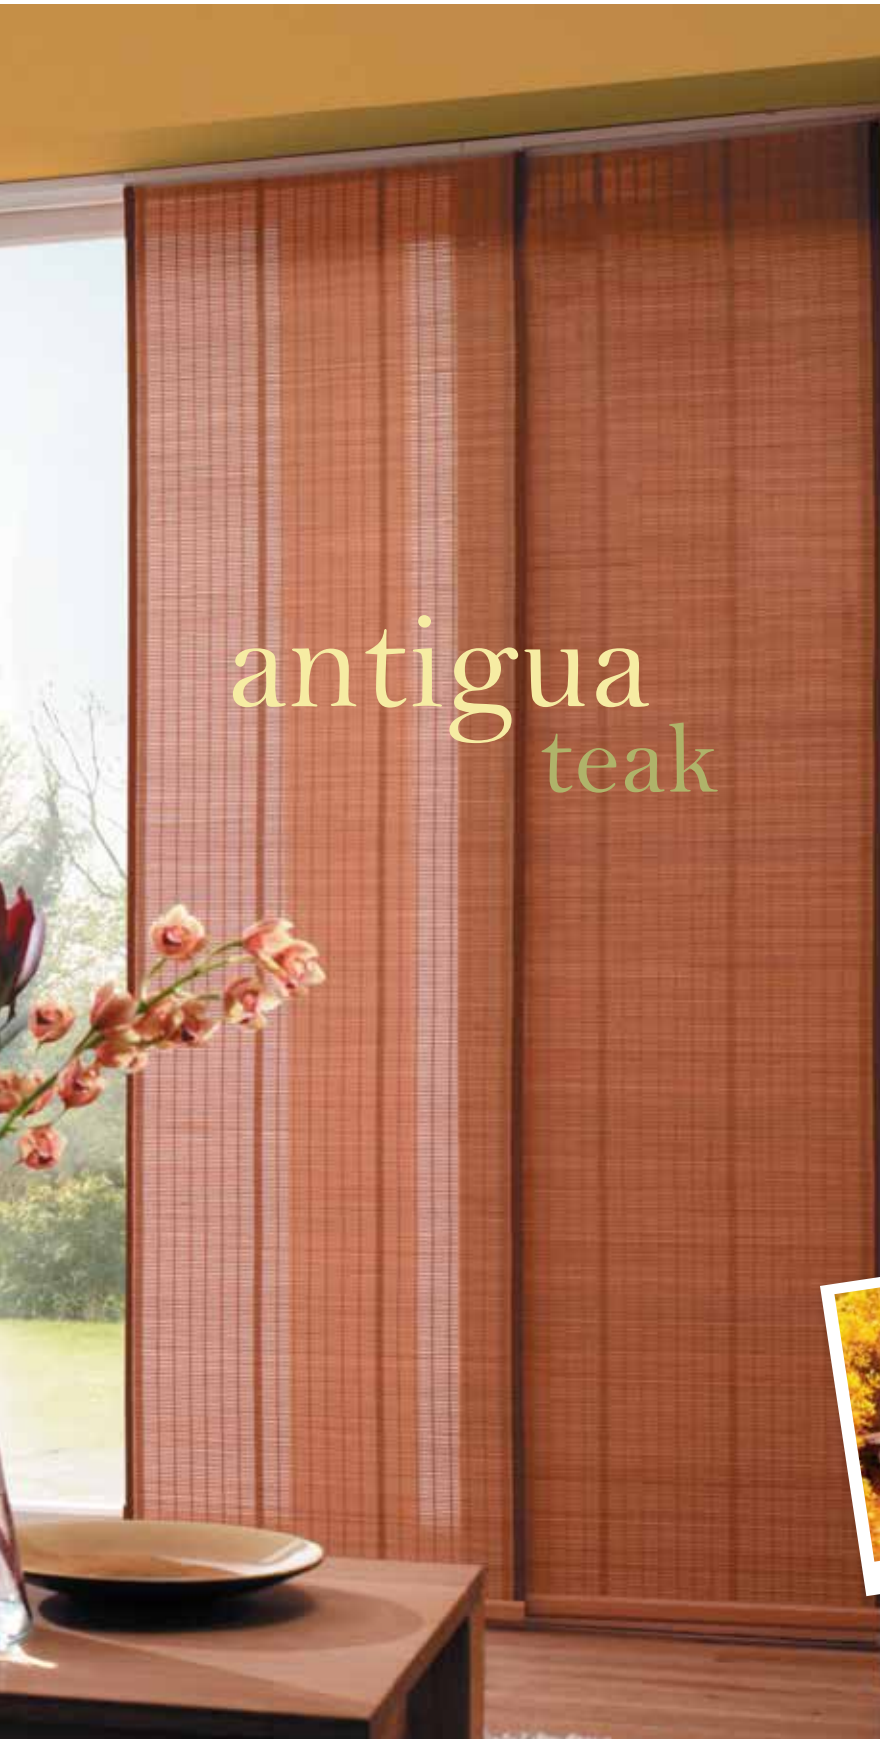

antigua teak