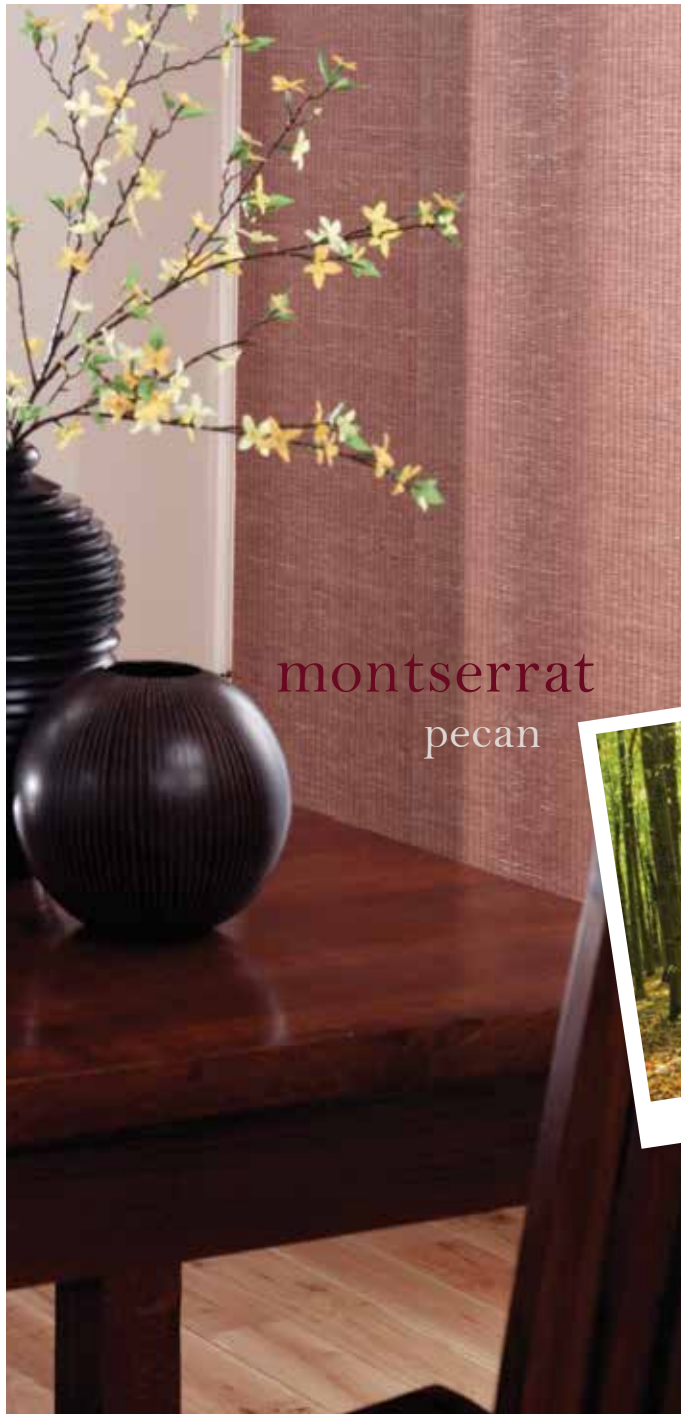

naturally beautiful the woven wood blind collection

by Louvolite®

Our woven wood blind collection features natural woods and bamboos that filter the light into your room, creating a calm, soothing ambience that can be easily adjusted as the climate changes.

Our luxurious range of woods and bamboos has been specially selected from sustainable forests around the world.

A full range of braids and accessories are available to personalise your blind and create your own individual look.