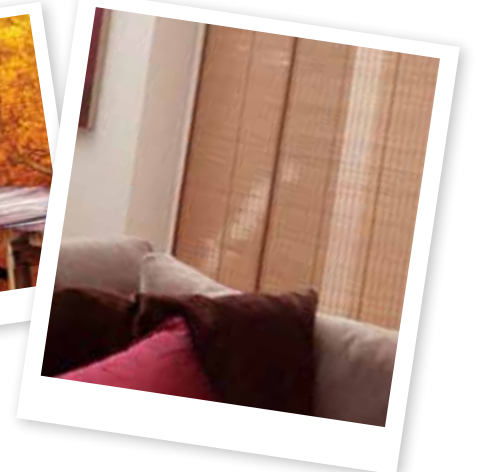

antigua teak

embrace nature

Whether your room has wood laminate flooring or furnishings with a natural finish, a woven wood blind brings harmonious textures and tones as nature intended.

Choose either woven wood roman or panel blinds and you will create the focal point of your interior desires.