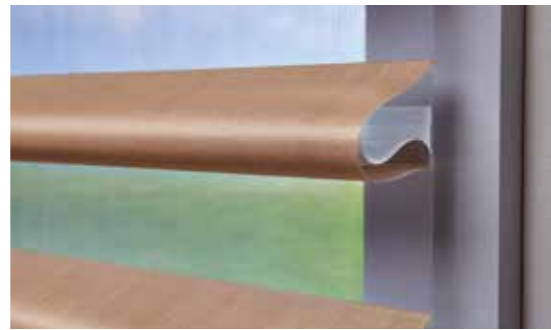

# The ultimate versatility in a fabric shade

Pirouette® Shades help create your privacy with soft vanes that float on a sheer backing. This unique design puts you in control of the amount of natural light that comes in.

Transform harsh exterior light by diffusing it, spreading it evenly throughout your room, so you can maximise daylight hours and reduce your need for artificial light.

Open, contoured and flat - you can easily adjust Pirouette® Shades vane position to create your desired look. Open for maximum view-through, contoured for a gentle cascade, or flat for complete privacy and light control.